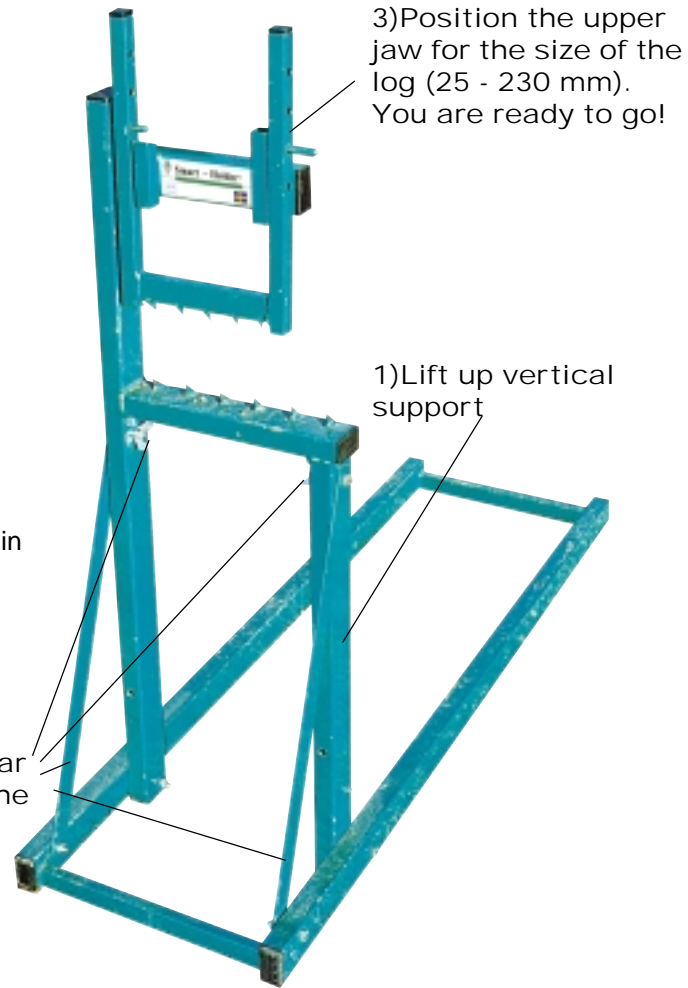

Smart-Holder[®]

Design protected

Patented

- Easy to store
- Easy to assemble
- Easy to use
- Ergonomic
- Safe to use
- Holds logs and timber 25 to 230 mm dia and any length
- Weighs only 12 kg
- 2 years guarantee

AGMA

Smart-Holder, the sawhorse you've been longing for...

Smart-Holder folds flat and is easily portable. The folded size is 1180x380x50 mm and the weight is only 12 kg.

Slide the log in between the jaws and press it down so the claws bites in the log. Now you are ready to cut.

Always start to cut the log outside the frame, first at a and then at b.

Always position the log towards the vertical support. When you saw, stand on the same side as the vertical support. Push the body of the saw towards the log when you cut.